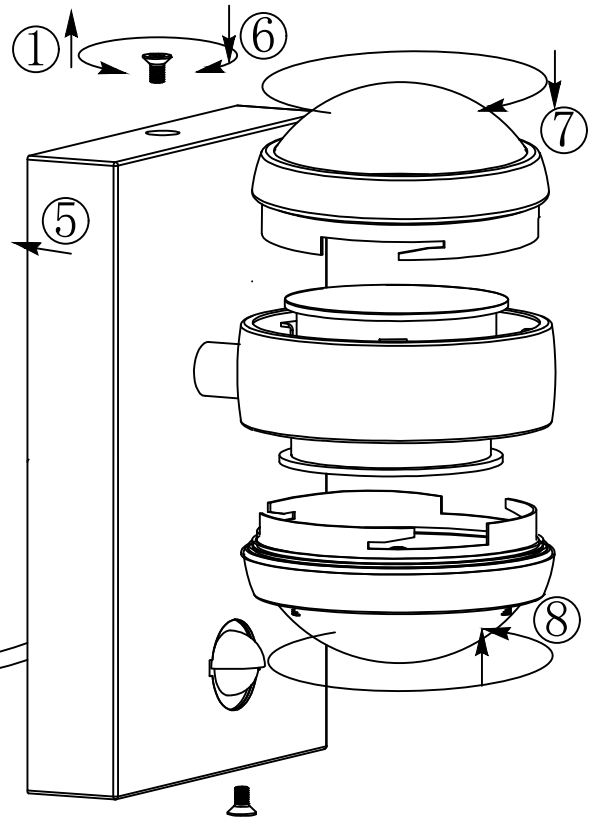

BLA96019-3
www.eglo.com

M1	 10sec - + 8min TIME LUX	 10sec
	 10sec - + 8min TIME LUX	 8min
 ON x2 <8sec OFF >10sec → ON		
M2	 LUX	
	 LUX	 <5Lux
	 LUX	 >200Lux