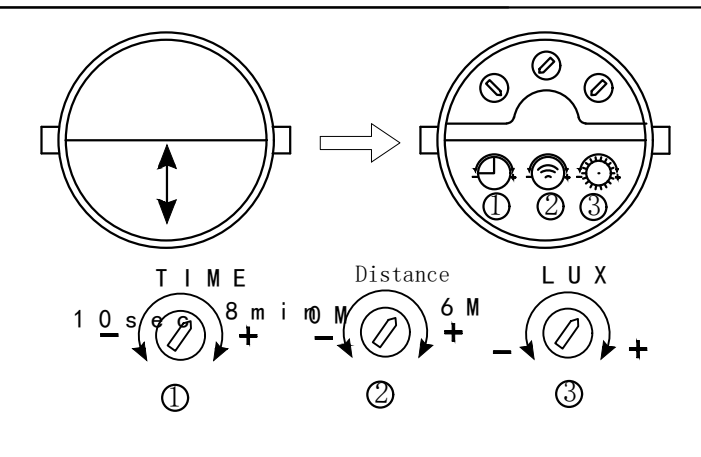

BLA96019-3
www.eglo.com

M1	 10sec - + 8min TIME LUX	 10sec
	 10sec - + 8min TIME LUX	 8min
 ON x2 <8sec OFF >10sec → ON		
M2	 LUX	
	 LUX	 <5Lux
	 LUX	 >200Lux