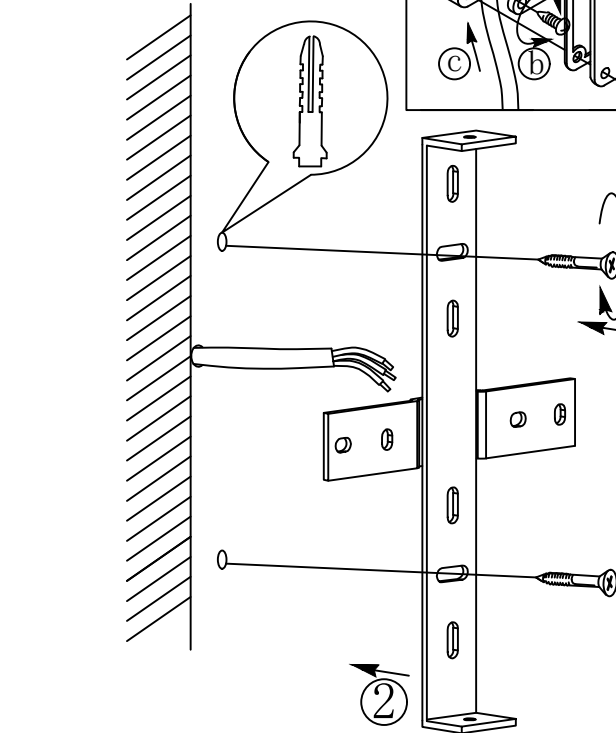

BLA96019-3
www.eglo.com

M1	 10sec - + 8min TIME LUX	 10sec
	 10sec - + 8min TIME LUX	 8min
 ON x2 <8sec OFF >10sec → ON		
M2	 LUX	
	 LUX	 <5Lux
	 LUX	 >200Lux