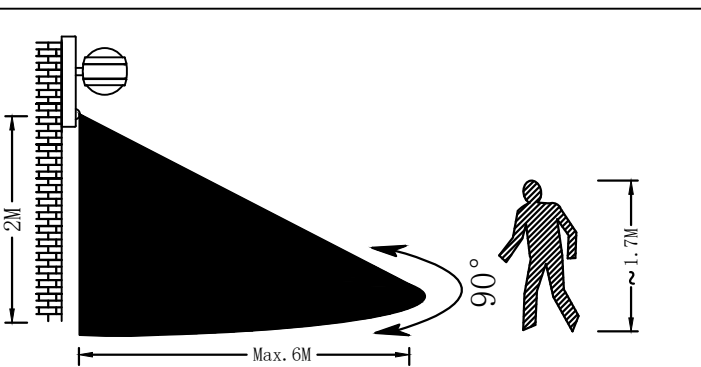

BLA96019-3
www.eglo.com

M1	 10sec - + 8min TIME LUX	 10sec
	 10sec - + 8min TIME LUX	 8min
 ON x2 <8sec OFF >10sec → ON		
M2	 LUX	
	 LUX	 <5Lux
	 LUX	 >200Lux