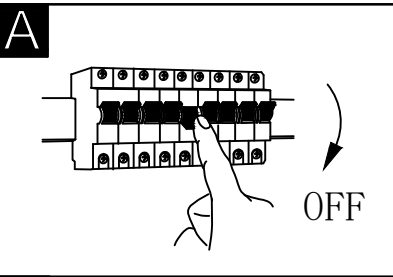

BLA96019-3
www.eglo.com

M1	 10sec - + 8min TIME LUX	 10sec
	 10sec - + 8min TIME LUX	 8min
 ON x2 <8sec OFF >10sec → ON		
M2	 LUX	
	 LUX	 <5Lux
	 LUX	 >200Lux