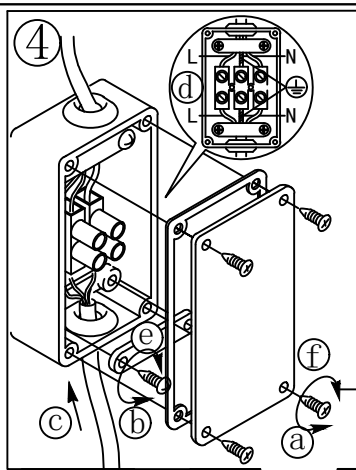

BLA96019-3
www.eglo.com

M1	 10sec - + 8min TIME LUX	 10sec
	 10sec - + 8min TIME LUX	 8min
 ON x2 <8sec OFF >10sec → ON		
M2	 LUX	
	 LUX	 <5Lux
	 LUX	 >200Lux